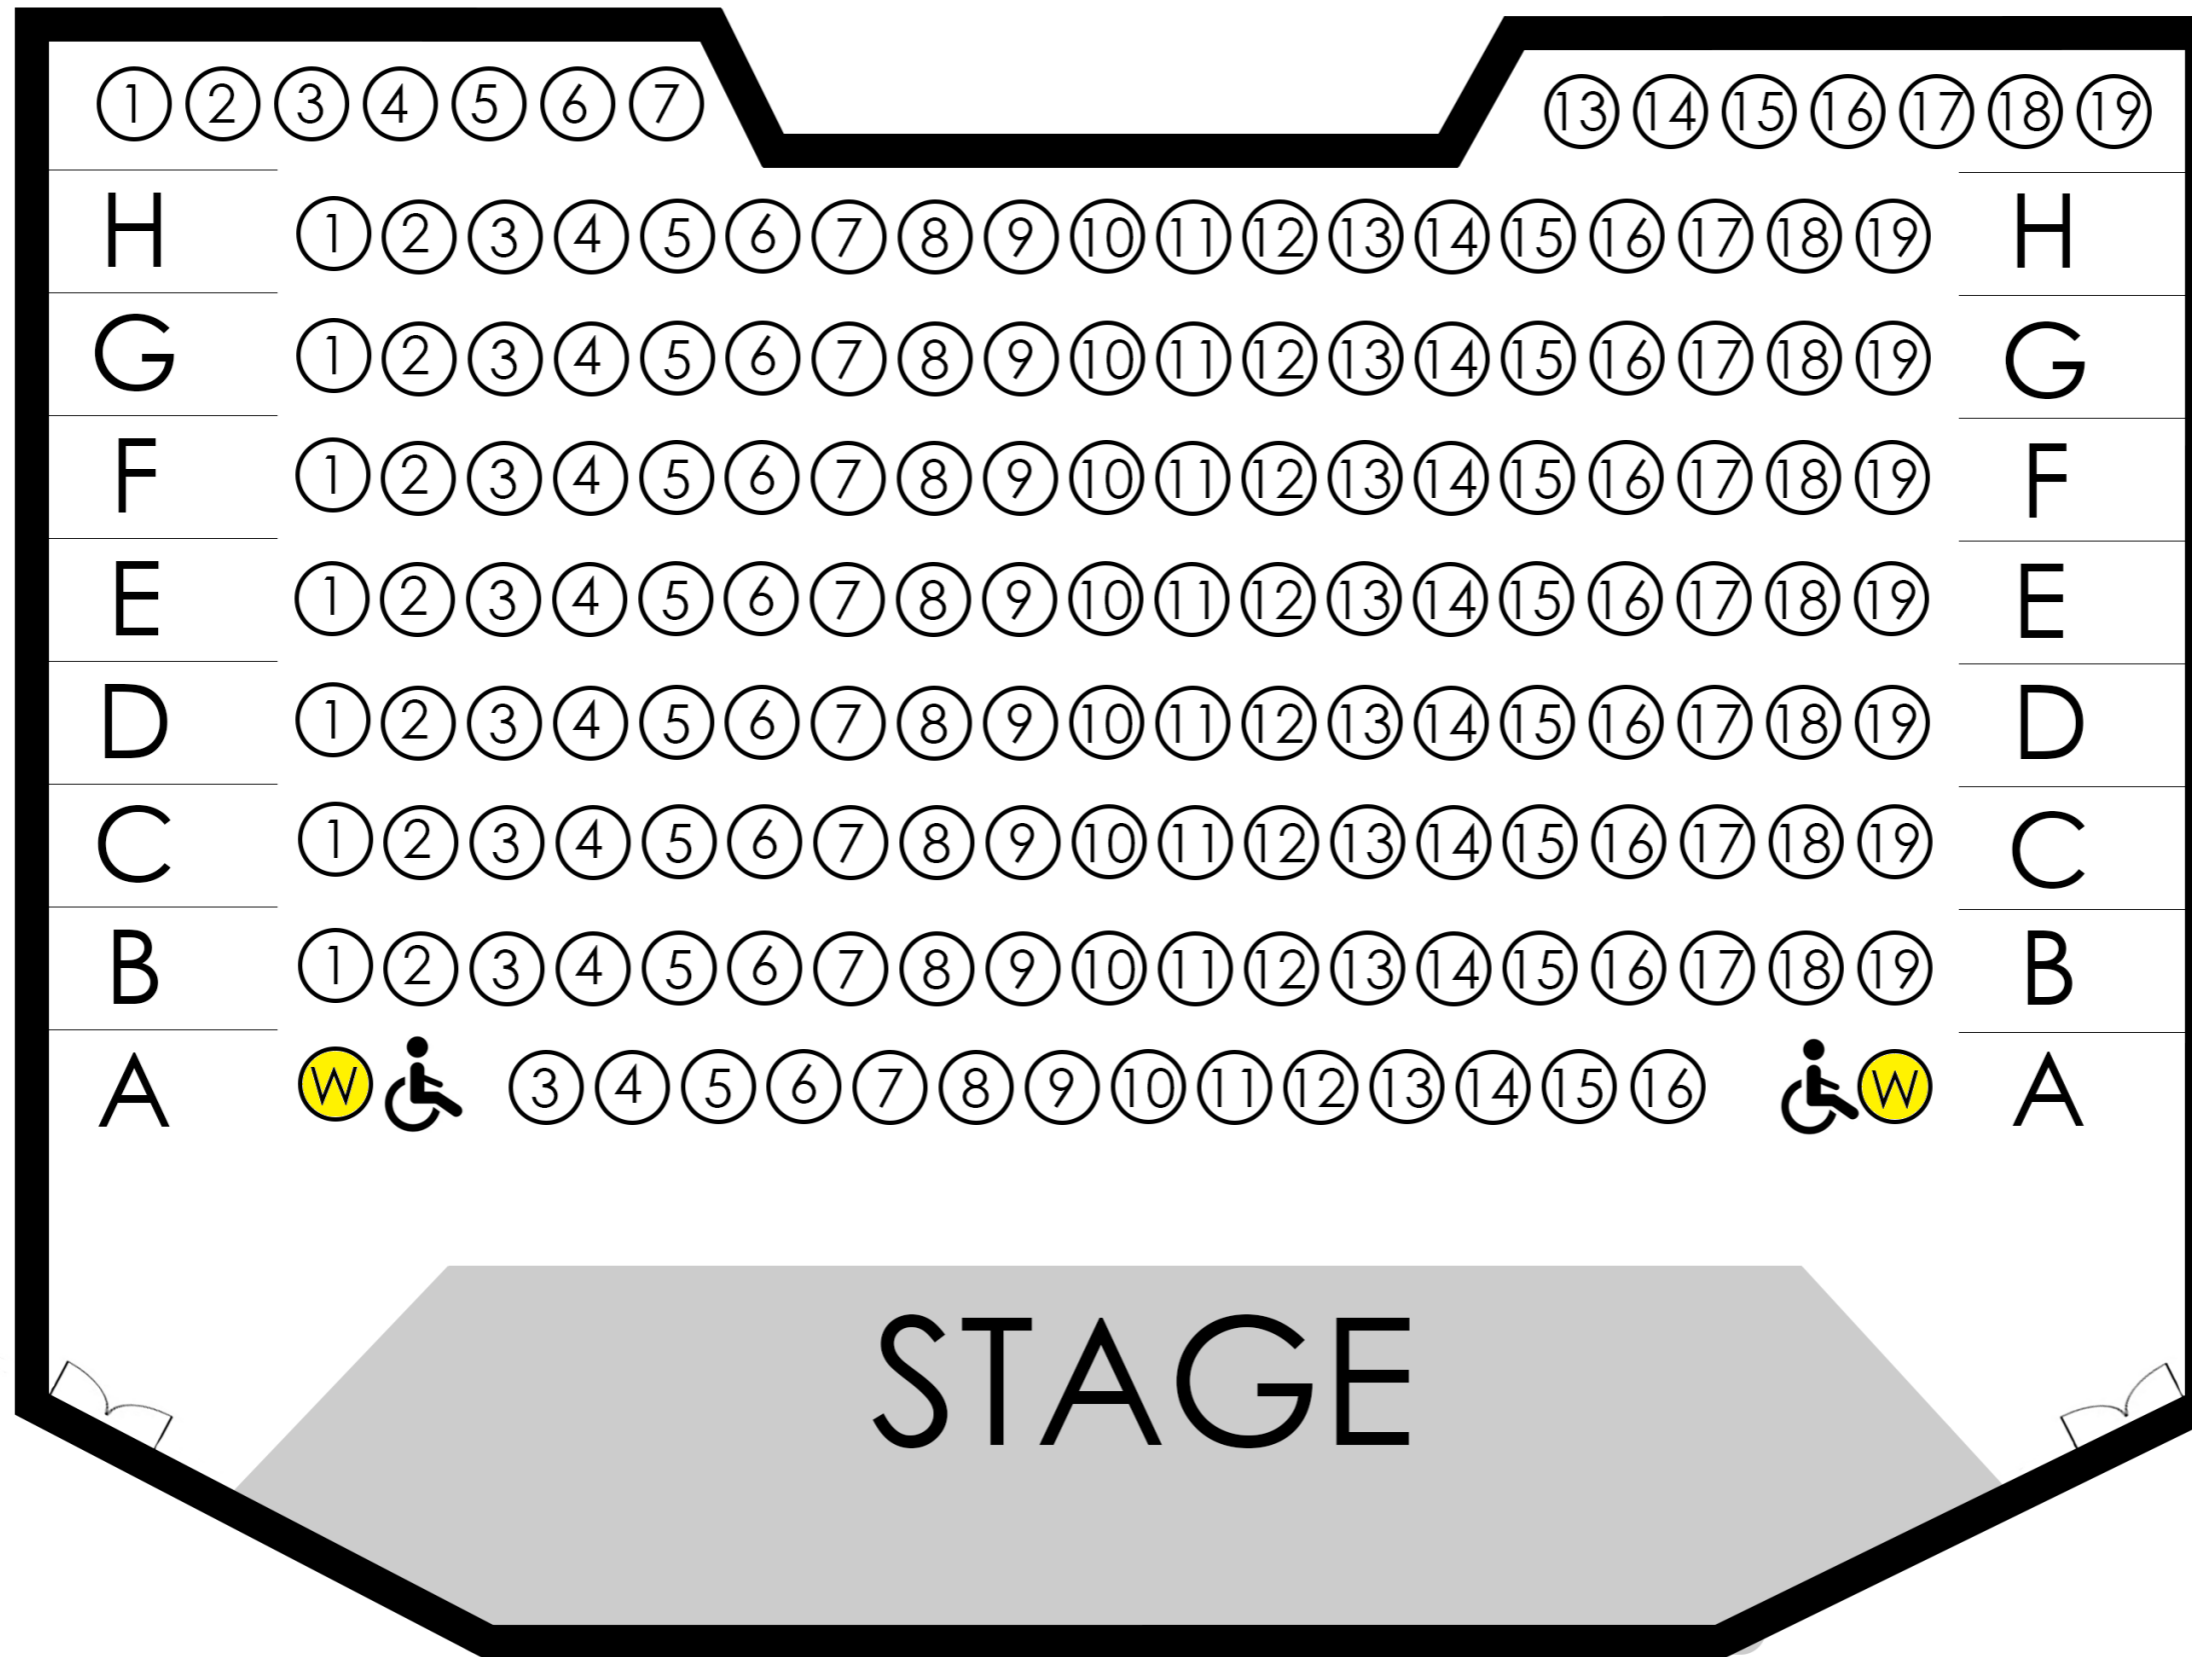

Knox Community Arts Centre

Standard Seating Map

KEY

① Available Seat

W Wheelchair Space

STAGE