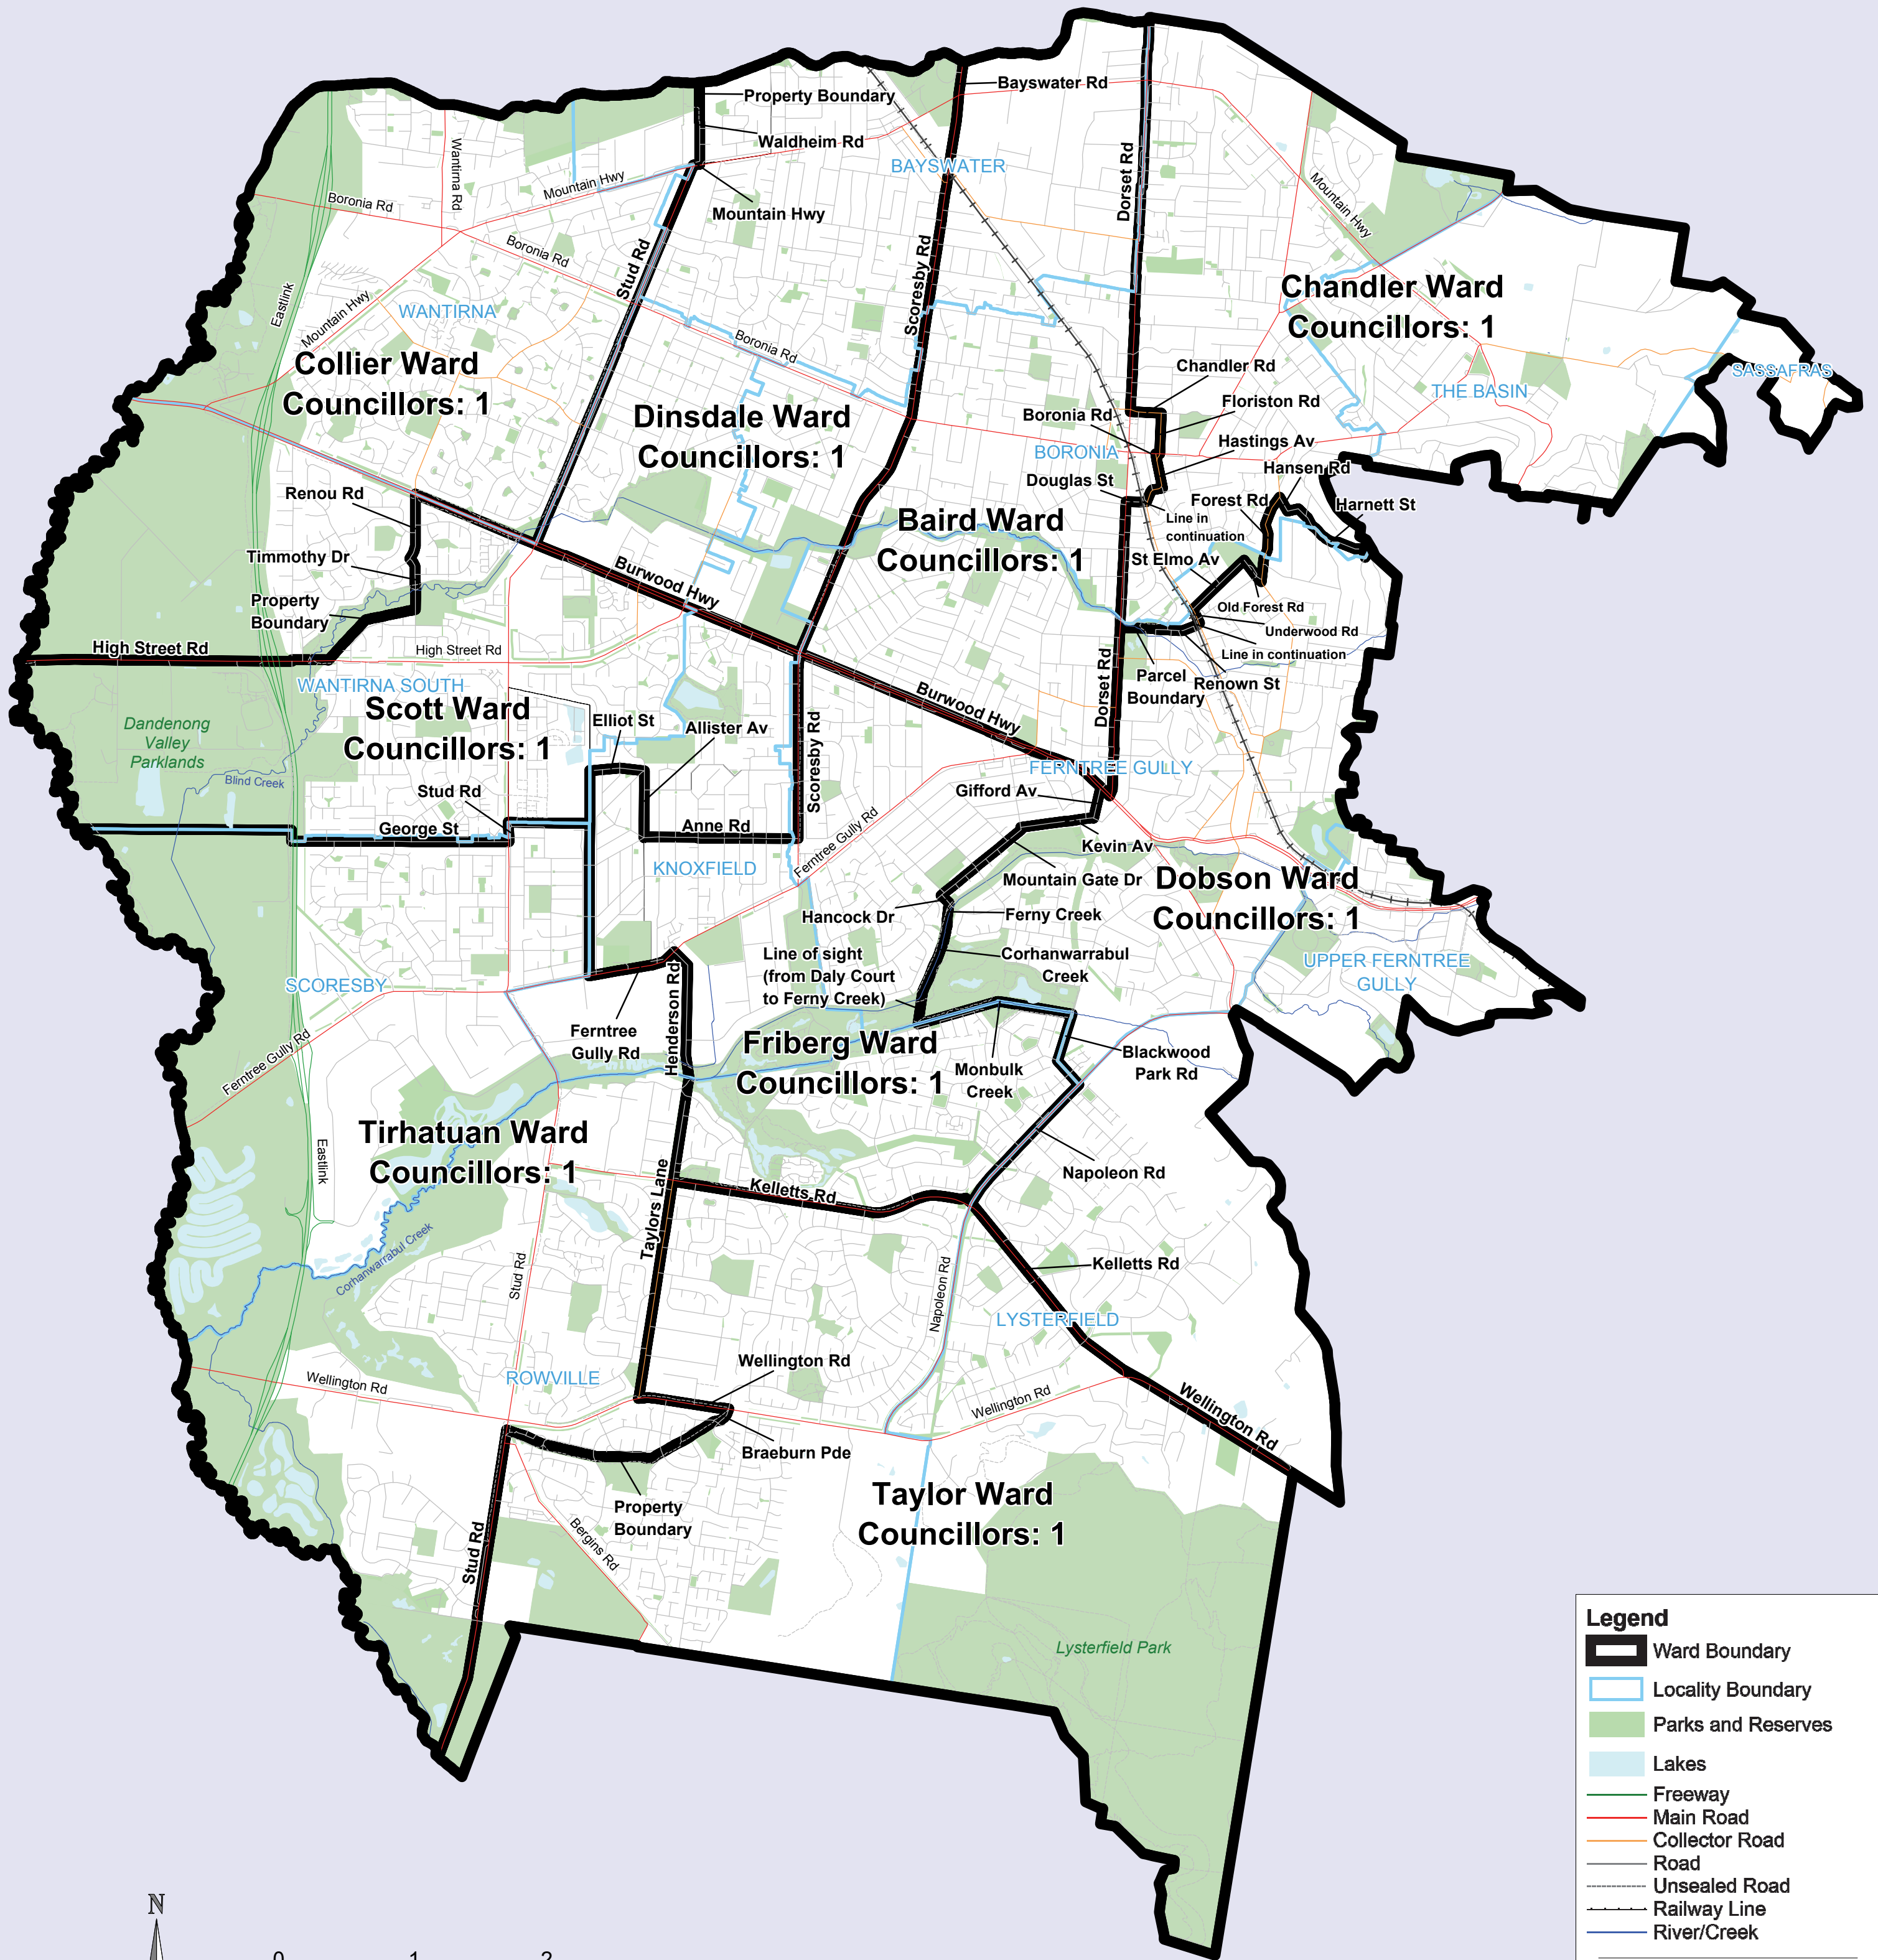

Knox City Council

ELECTORAL STRUCTURE OF KNOX CITY COUNCIL

NOTE: By Order in Council under section 220Q(k) of the Local Government Act 1989, the boundaries of wards of the Knox City Council are fixed as described in this plan.

Legend

- Ward Boundary
- Locality Boundary
- Parks and Reserves
- Lakes
- Freeway
- Main Road
- Collector Road
- Road
- Unsealed Road
- Railway Line
- River/Creek

DATA SETS FOR ALIGNMENT:
ROADS AS AT FEB 2015
LOCALITY AS AT MAY 2015
PROPERTY GRID AS AT MAY 2015

I hereby certify that the electoral boundaries shown on this map have been aligned to Vicmap data to represent those boundaries as presented in the Electoral Representation Review Final Report for Knox City Council, submitted to the Minister for Local Government on 3 June, 2015.